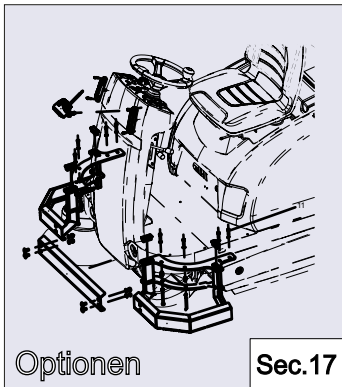

# Sektion/ Section 1

114451 Kabelbaum Filterdeckel /  
Wiring harness filter cover