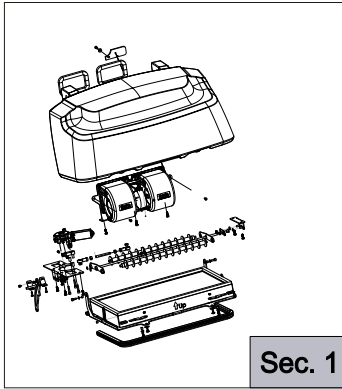

# Sektion/ Section 1

114451 Kabelbaum Filterdeckel /  
Wiring harness filter cover