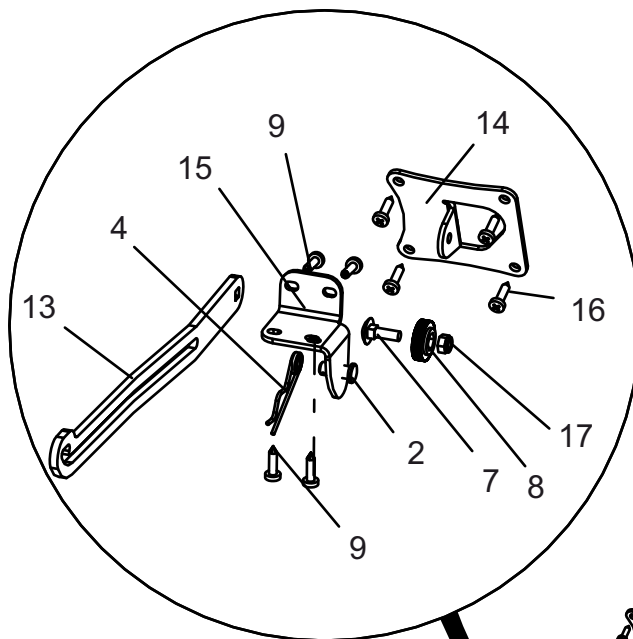

500283 RAL 2002 Rot / Red
114462 RAL 5010 Blau / Blue
114467 RAL 7042 Grau / Gray